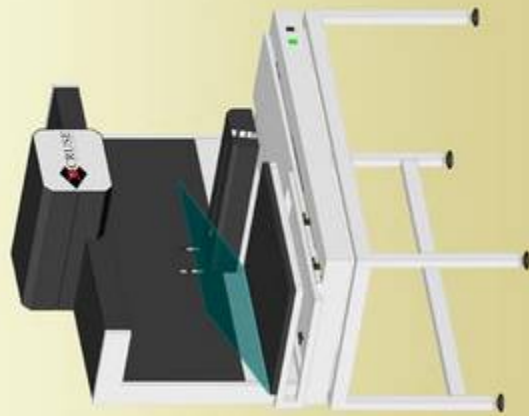

CS Synchron Table ST - C

Inclusive:

Automatic Light Correction Program
Texture Effect
Scan Software CSx
Vacuum Board
CRUSE Professional ICC Profile

Option available

Glas Plate
Angled Light Device
Back Light Device 42 x 60 cm

	Copy board max	Scan Resolution	max. Pixel Resolution
CS 75ST-CL	42 x 60 cm	600 / 300 dpi	10.000 x 14.300
CS 90ST-CL	50 x 70 cm	600 / 300 dpi	12.000 x 16.800

CS 90ST-C

CS 90ST-C with Glas Plate

CS 90ST-C with Angled Light Device

CS 90ST-C with Back Light Device