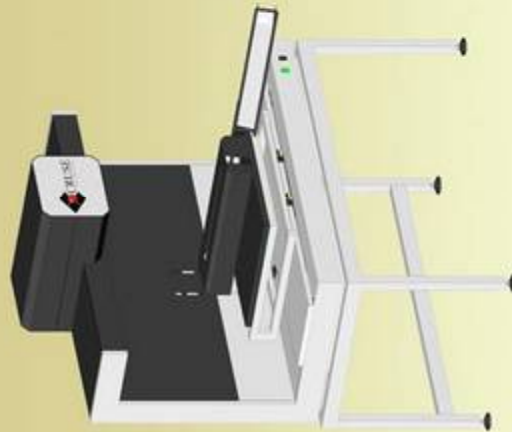

CS Synchron Table ST - C

Inclusive:

Automatic Light Correction Program
Texture Effect
Scan Software CSx
Vacuum Board
CRUSE Professional ICC Profile

Option available

Glas Plate
Angled Light Device
Back Light Device 42 x 60 cm

	Copy board max	Scan Resolution	max. Pixel Resolution
CS 75ST-CL	42 x 60 cm	600 / 300 dpi	10.000 x 14.300
CS 90ST-CL	50 x 70 cm	600 / 300 dpi	12.000 x 16.800

CS 90ST-C

CS 90ST-C with Glas Plate

CS 90ST-C with Angled Light Device

CS 90ST-C with Back Light Device